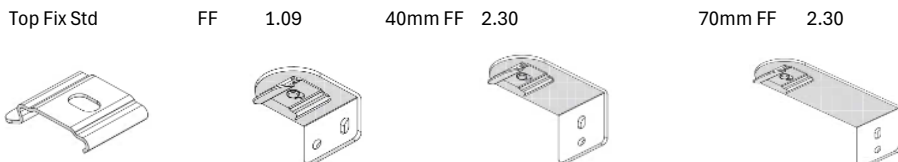

Bracket Options

Top Fix Std

FF

1.09

40mm FF 2.30

70mm FF 2.30

Top fix Brackets as Standard